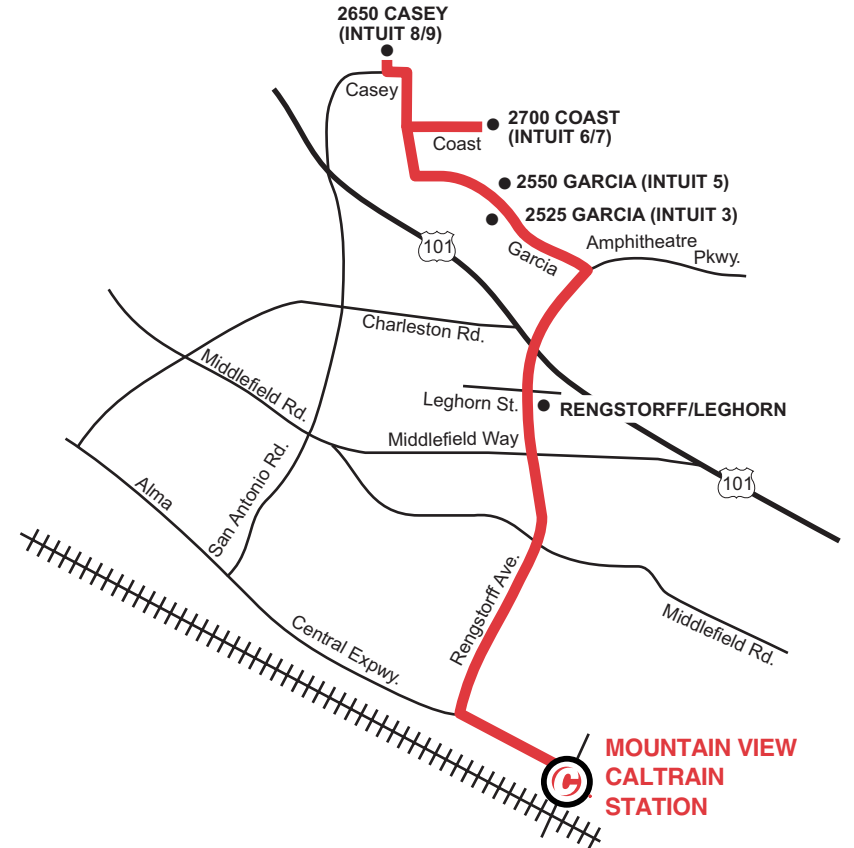

**Intuit**

*Mountain View Caltrain ↔ North Bayshore*

## NORTH BAYSHORE AREA CALTRAIN SHUTTLE SCHEDULE

Passengers pay a fare on the train but **ride free** on the Caltrain Shuttle. Caltrain offers Monthly and 10-Ride passes. Caltrain also has a Ticket-by-Mail program.

# NORTH BAYSHORE AREA CALTRAIN SHUTTLE SCHEDULE

## FROM: SAN JOSE/GILROY

<b>TRAIN</b>	<b>TRAIN NO.</b>	<b>215</b>	<b>323</b>	<b>227</b>	<b>233</b>	<b>135</b>
	Mountain View	7:05	7:57	8:23	8:59	9:29
		↓	↓	↓		↓
<b>SHUTTLE</b>	Mountain View Caltrain	7:09	8:00	8:25	9:01	9:46
	Rengstorff/Lenghorn	7:19	8:10	8:35	9:11	9:56
	2525 Garcia (Intuit Bldg 3)	7:21	8:13	8:38	9:14	9:58
	2550 Garcia (Intuit Bldg 5)	7:23	8:15	8:40	9:16	10:00
	2700 Coast (Intuit Bldg 6/7)	7:24	8:16	8:41	9:17	10:01
	2650 Casey (Intuit Bldg 8/9)	7:25	8:17	8:42	9:18	10:02