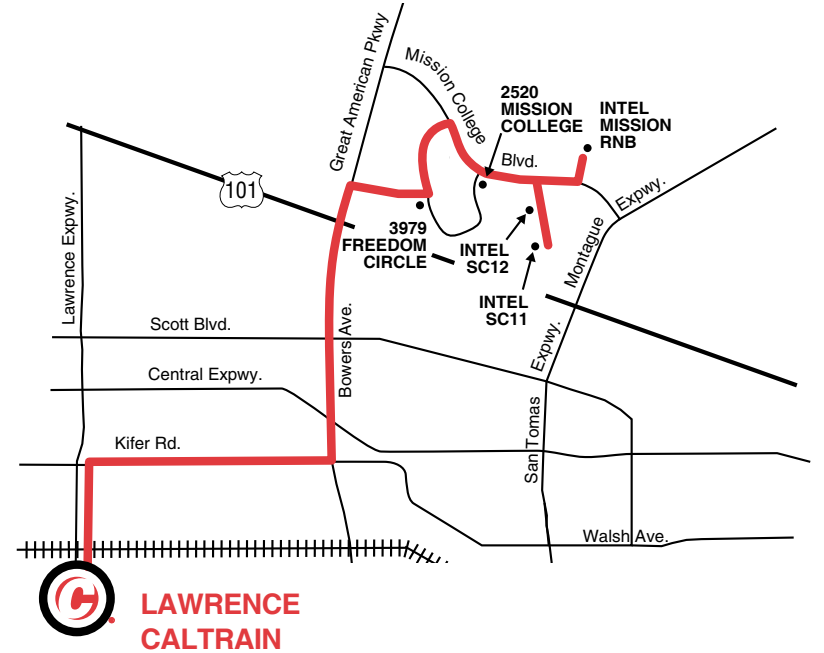

MISSION AREA CALTRAIN SHUTTLE

Passengers pay a fare on the train but **ride free** on the Caltrain Shuttle. Caltrain offers Monthly and 10-Ride passes. Caltrain also has a Ticket-by-Mail program.